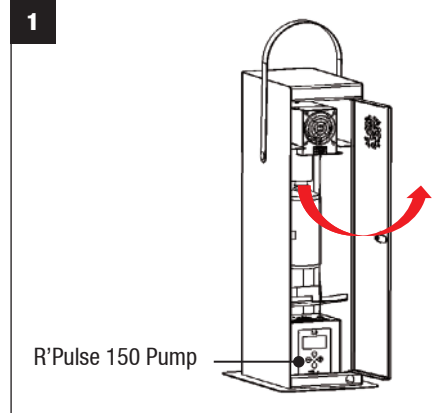

INSTALLATION

Open the door, remove the control bottle and replace it with the fragrance bottle.