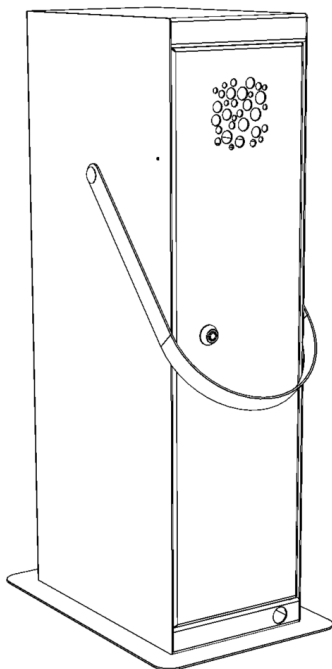

SCENTYS
PARIS

SCENTYS STÈLE

USER GUIDE