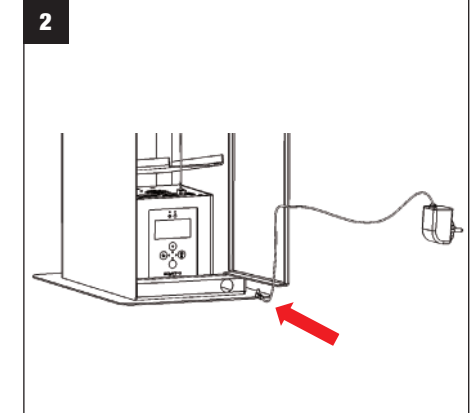

Connect the power cable to the R'Pulse 150 Pump by passing the jack connector through the hole intended for that purpose.