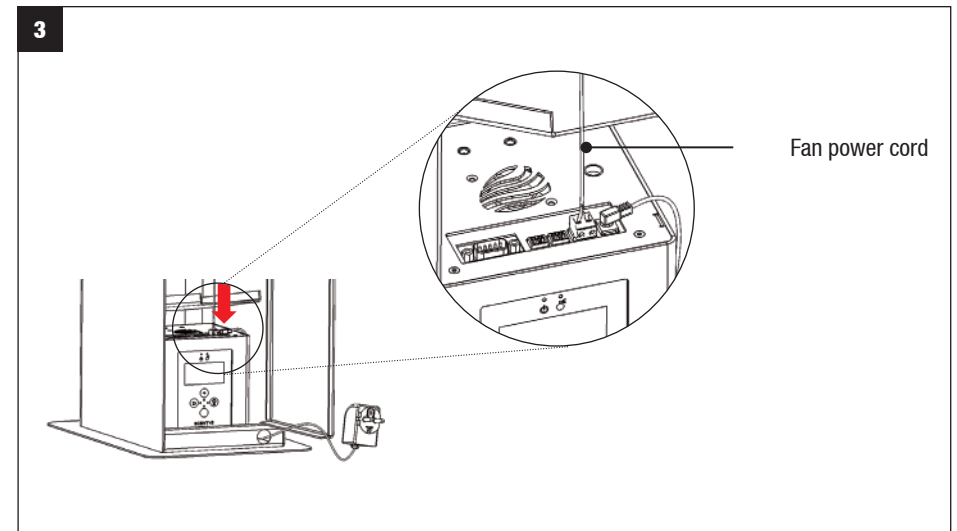

Plug the jack connector into the pump and the other end to the wall outlet. The pump will start and it will be ready to be programmed.