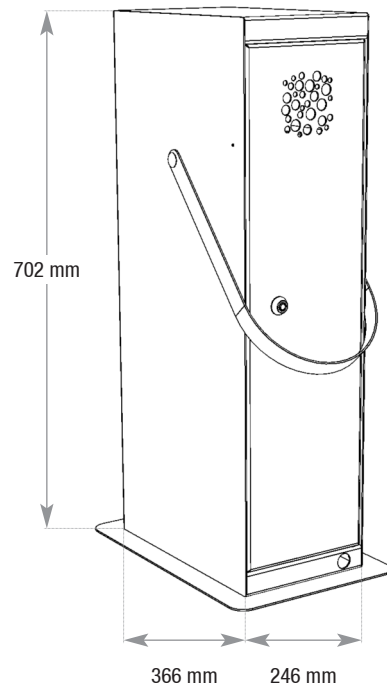

TECHNICAL CHARACTERISTICS

Dimensions	H 702 mm x W 246 mm x D 366 mm
Weight	13.1 kg
Power supply	Universal power supply 100-240V (50-60 Hz)
Output voltage	12 V
Electric power	16 W
Type of diffusion	Via micro-nebulization
Garantie	24 months parts and labor from the date of purchase